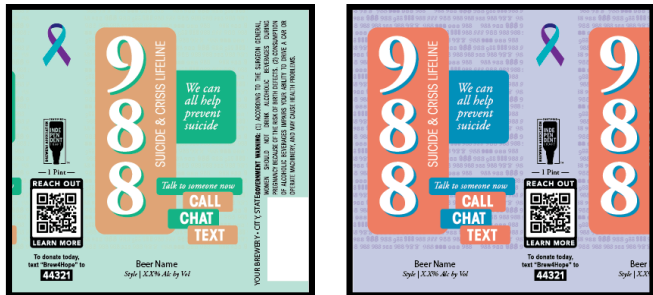

FILE NAME: Call 988 Vertical - 16oz - (color-color)

- 12oz & 16oz
- Editable File
- 3 Color Choices
- Blue-Purple
- Green-Orange
- Blue-Orange

FILE NAME
Call 988 Vertical -16oz - blue-purple

FILE NAME: Call 988 Horizontal - 16oz - (color-color)

- 12 oz & 16oz
- Editable File
- 3 Color Choices
- Blue-Purple
- Green-Orange
- Blue-Orange